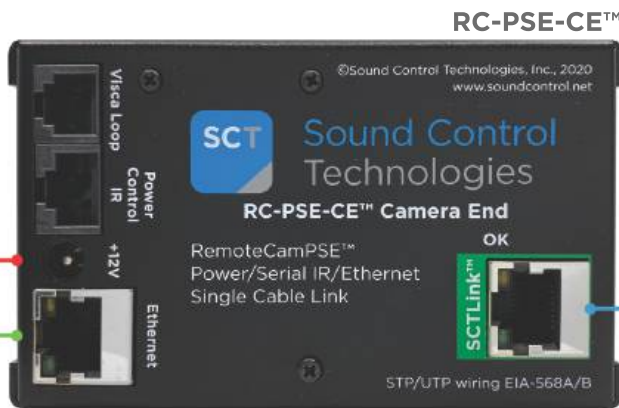

Panasonic Models: AW-HE40, AW-HE42, AW-HE60, AW-HE130, AW-UE70 (shown) & AW-UE100

RCC-C002-0.4M
RJ45 to RJ45
UTP Control Cable

PPC-005-0.3M
Power Cable

SCTLink™ Cable
Power, Serial & Ethernet Control

The **SCTLink™** cable must always be a single, point-to-point CAT cable with no couplers or interconnections.

SCTLink™ Cable Specs

Integrator-Supplied CAT5e/CAT6 STP/UTP Cable
T568A or T568B (10m-100m min/max Length)

RCC-H016-1.0M
RJ45 to RJ45
UTP Control Cable

WPS-12 30VDC
100-240V 47-63Hz
Power Supply

Warning: Do not connect Visca Loop (out from camera) cable to last camera in daisy-chain.
This will terminate control on all cameras.

Module Dimensions

RC-PSE-CE™: H: 0.875" (22mm) x W: 2.5" (63mm) x D: 3.6875" (93mm)

RC-PSE-HE™: H: 1.5" (38mm) x W: 3.75" (95mm) x D: 3.625" (92mm)